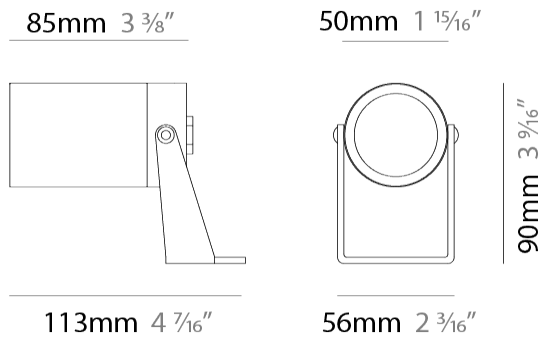

NANO XL SURFACE

E9F235-

base number   Color   Finish   Lens
Temperature   Options   Options

1. To build a product code in our configurator select the specify button on the base model # product page
2. To build a manual product code on this datasheet choose from the options listed below in blue font and add the suffix to the base model #

GENERAL

Series: Nano Flood
Subseries: Nano XL
Brand: Platek
Division: Exterior
Mounting Type: Surface
Mounting Location: Above Ground
Subcategory: Flood

PHYSICAL

Shape: Cylinder
Length (mm): 85
Length (in): 3 ³/₈
Width (mm): 50
Width (in): 2
Height (mm): 90
Height (in): 3 ⁹/₁₆
Light Distribution: Adjustable / Direct
Diffuser: Clear tempered glass
Fixture Finish: [BLK / WHI / GRY / COR / ANT / BRZ](#)
Fixture Material: Aluminum Die Cast
Cable Details: Supplied with 1 power cable 0.5m in length

ELECTRICAL

Lamp Type: LED
Input Wattage (W): 7.5
Total Output Wattage (W): 7
Dimming: Non-Dimmable / 0-10V Dimming
Driver Included: No
Driver Location: Remote
Driver Type: Constant Voltage- 120 / 277Vac
Driver Class: Class 2
Input Voltage (V): 120 - 277
Constant Voltage (V): 24

LED

Number of LEDs: 1
Color Temperature (°K): [2700 / 3000 / 4000](#)
Max. Delivered Lumen (lm): 245 / 255
Nominal Lumen (lm): 704 / 740
CRI: >80 CRI
Lamp Life (hrs): 60000

OPTICAL

Optic°: [20 / 30](#)

RATINGS AND CERTIFICATIONS

Certified By: Certified for North American Standards
IP rating: IP66
IK Rating: IK08
Bug Rating: B1 U0 G0